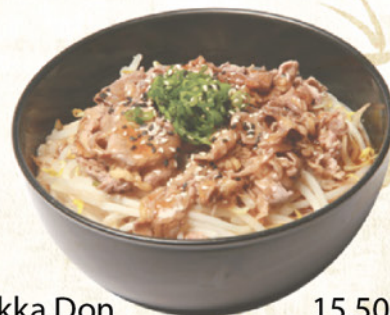

Donburi *(Rice Bowl)*

* Comes with miso soup and rice.

61. Chicken Teriyaki Don	12.95	68. Spicy Tekka Don	15.50
<i>Chicken on rice</i>		69. Seafood Teriyaki Don	16.95
62. Oyako Don	13.95	<i>Salmon, scallop and prawn on rice</i>	
<i>Chicken with egg topping</i>		70. Sake Don	16.95
63. Beef Teriyaki Don	13.95	<i>Thin sliced salmon on sushi rice</i>	
<i>Beef on rice</i>		71. Spicy Sake Don	17.50
64. Gyu Don	14.95	72. Unagi Don	16.95
<i>Beef with egg topping</i>		<i>BBQ Fresh water eel on rice</i>	
65. Ten Don	12.95	73. Chirashi Don	18.95
<i>Tempura on rice</i>		<i>Assorted sashimi on sushi rice</i>	
66. Katsu Don	12.95	74. Korean Chirashi	19.95
<i>Pork cutlet with egg topping on rice</i>		<i>Korean style chirashi with spicy sauce</i>	
67. Tekka Don	14.95		
<i>Thin sliced tuna on sushi rice</i>			

Combination Sushi

* Comes with miso soup.

75. Cali-Dyna Combo	10.95	81. Favorite Combo	14.95
<i>1 California Roll, 1 Dynamite Roll</i>		<i>1 California Roll, 1 Dynamite Roll, 1 Spicy Tuna Roll</i>	
76. Vege Combo	11.95	82. Dynamite Combo	14.95
<i>1 Kappa Roll, 1 Avocado Roll, 1 Vege Roll</i>		<i>1 Dynamite Roll, 4pcs Nigiri Sushi</i>	
77. Maki Combo	10.95	83. Tuna Salmon Combo	16.50
<i>1 Tuna Roll, 1 Salmon Roll, 1 Kappa Roll</i>		<i>1 Tuna Roll, 1 Salmon Roll, 2pcs Tuna, 2pcs Salmon</i>	
78. California Combo	12.95	84. Assorted Sushi	18.95
<i>1 California Roll, 4pcs Nigiri Sushi</i>		<i>1 Tuna Roll or 1 Salmon Roll, 7pcs Nigiri Sushi</i>	
79. BC Combo	13.95	85. Deluxe Nigiri Sushi	26.95
<i>1 BC Roll, 4pcs Nigiri Sushi</i>		<i>12pcs Nigiri Sushi</i>	
80. Spicy Roll Combo	16.95		
<i>1 Spicy Tuna Roll, 1 Spicy Salmon Roll, 1 Spicy Chopped Scallop Roll</i>			